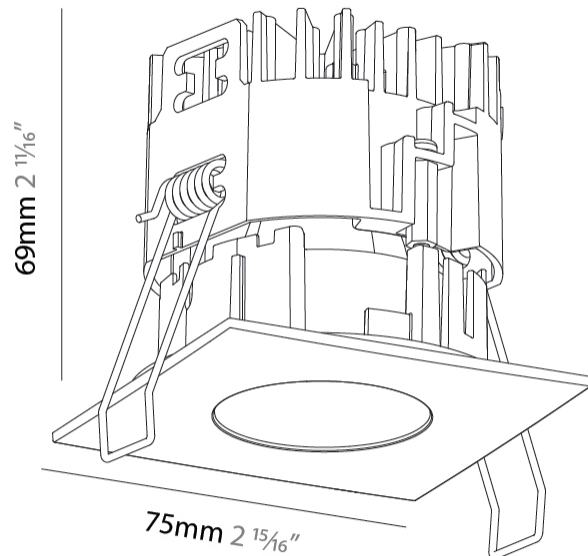

PHYSICAL

Aperture Sizes - Downlights: 1"
Shape: Square
Length (mm): 75
Length (in): 2 ¹⁵/₁₆"
Width (mm): 75
Width (in): 2 ¹⁵/₁₆"
Height (mm): 65
Height (in): 2 ⁹/₁₆"
Ceiling Thickness (mm): 1 - 25
Ceiling Thickness (in): 1/16 - 1 3/16
Min. Recessing Depth (mm): 70
Min. Recessing Depth (in): 2 ³/₄"
Weight (kg): 0.19
Diffuser: Lens Pack - No Lens / Opal / Linear Spread Lens / Honeycomb / Spread Lens

Fixture Finish: SSR / BKV / CWI / CRY / HAB / UFT / ITA / RUA / FTG / MYG / LOD / PUS / FRO / FUP / KIA / POP / BLS / SPG / MEY / GOH / CHC / COM / ABZ / JAG / OBR / MOS / ROR

Fixture Material: Aluminum Die Cast
Cut-out Measurements: D. 68mm / 2 11/16"

ELECTRICAL

Lamp Type: LED (Zhaga Standard)
Input Wattage (W): 15
Total Output Wattage (W): 12.7
Dimming: Tri-Mode (Non-Dimming and Phase Dimming (120Vac only) and 0-10V Dimming)
Driver Included: No
Driver Location: Remote
Driver Type: Constant Current - 120/277
Driver Class: Class 2
Input Voltage (V): 120 - 277
Constant Current (MA): 700

LED

Number of LEDs: 1
Color Temperature (°K): 2700-6500 Tunable White
Max. Delivered Lumen (lm): 960 - 1129
Nominal Lumen (lm): 1242 - 1460
CRI: >90 CRI
Lamp Life (hrs): 50000

OPTICAL

Beam Angle: 36

RATINGS AND CERTIFICATIONS

Certified By: Certified for North American Standards
IP rating: IP20